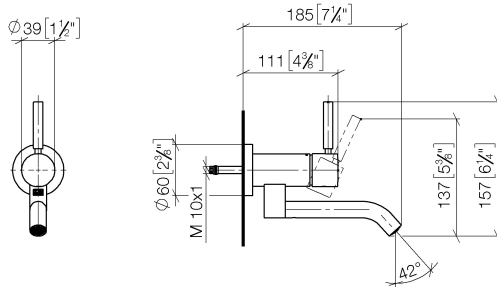

META Wall-mounted single-lever basin mixer without pop-up waste - Brushed Platinum

META

36 805 660

- 185mm projection
- fixed spout
- circular, air-enriched flow
- hole diameter 35 mm
- rosette Ø 60 mm
- max. flow 5.7 l/min
- lead-free
- with single-point mounting
- This product can help a building meet the requirements of Green Building Rating Systems, e.g. LEED®, BREEAM®, DGNB

Required miscellaneous

- Concealed wall mounting -** 35 050 970 90
- max. recess depth 105 mm
 - min. recess depth 80 mm

36 805 660
mm [inches]

Flow rate chart

Certificates

LGA_38421.

WRAS_240102017.

36 805 660

Spare parts list

No.	Item Number	Name	Quantity used	Delivery time
1	90 20 66 030 00-06	handle	1	10
2	09 28 30 043-06	cover	1	10
3	09 24 04 266 90	nut	1	2
4	09 14 10 120 90	seal	1	2
5	90 11 06 217 00-06	spout	1	10
6	90 15 05 042 00 90	cartridge	1	2
7	09 27 89 004-06	rosette	1	10
8	09 14 10 041 90	seal	1	2
9	90 30 11 296 00 90	flange	1	2